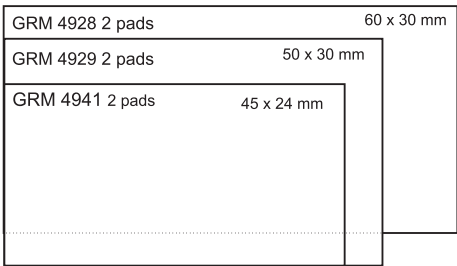

GRM
OVERLAY-1
PLASTIC LINE
MINI-DATER

GRM R12
2 pads
GRM R17
2 pads
GRM R24
2 pads
GRM
Tablet R30
GRM
Tablet R40
GRM HR40
GRM Hr45

GRM 160 Dater

25 x 5 mm

10 NOV 2017

Standart - Retangular - Oblong - Square
Round - Oval - Dater - Mini-Dater