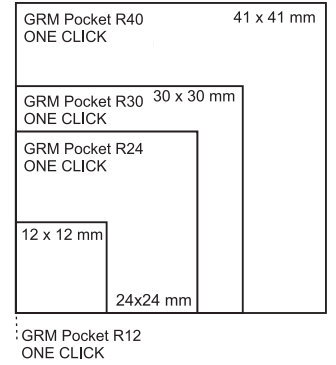

GRM
OVERLAY-1
PLASTIC LINE
MINI-DATER

GRM R12
2 pads
GRM R17
2 pads
GRM R24
2 pads
GRM
Tablet R30
GRM
Tablet R40
GRM HR40
GRM Hr45

GRM 160 Dater

25 x 5 mm

10 NOV 2017

Standart - Retangular - Oblong - Square
Round - Oval - Dater - Mini-Dater