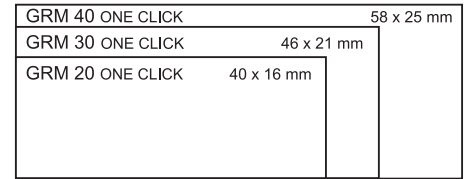

GRM
OVERLAY-1
PLASTIC LINE
MINI-DATER

GRM R12
2 pads
GRM R17
2 pads
GRM R24
2 pads
GRM
Tablet R30
GRM
Tablet R40
GRM HR40
GRM Hr45

GRM 160 Dater

25 x 5 mm

10 NOV 2017

Standart - Retangular - Oblong - Square
Round - Oval - Dater - Mini-Dater