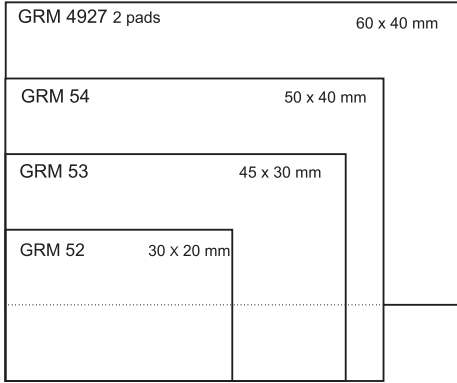

GRM
OVERLAY-1
PLASTIC LINE
MINI-DATER

GRM R12
2 pads
GRM R17
2 pads
GRM R24
2 pads
GRM
Tablet R30
GRM
Tablet R40
GRM HR40
GRM Hr45

GRM 160 Dater

25 x 5 mm

10 NOV 2017

Standart - Retangular - Oblong - Square
Round - Oval - Dater - Mini-Dater