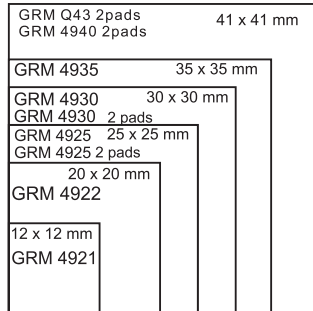

GRM
OVERLAY-1
PLASTIC LINE
MINI-DATER

GRM R12
2 pads
GRM R17
2 pads
GRM R24
2 pads
GRM
Tablet R30
GRM
Tablet R40
GRM HR40
GRM Hr45

GRM 160 Dater

25 x 5 mm

10 NOV 2017

Standart - Retangular - Oblong - Square
Round - Oval - Dater - Mini-Dater