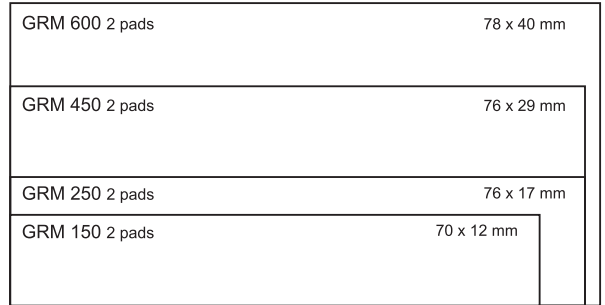

GRM
OVERLAY-1
PLASTIC LINE
MINI-DATER

GRM R12
2 pads
GRM R17
2 pads
GRM R24
2 pads
GRM
Tablet R30
GRM
Tablet R40
GRM HR40
GRM Hr45

GRM 160 Dater

25 x 5 mm

10 NOV 2017

Standart - Retangular - Oblong - Square
Round - Oval - Dater - Mini-Dater