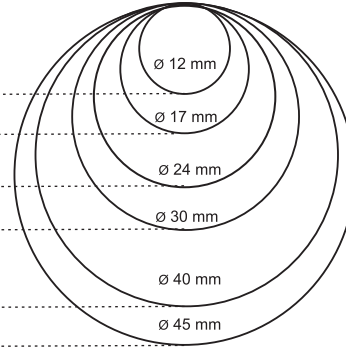

GRM
OVERLAY-1
PLASTIC LINE
MINI-DATER

GRM R12
2 pads
GRM R17
2 pads
GRM R24
2 pads
GRM
Tablet R30
GRM
Tablet R40
GRM HR40
GRM Hr45

GRM 160 Dater

25 x 5 mm

10 NOV 2017

Standart - Retangular - Oblong - Square
Round - Oval - Dater - Mini-Dater