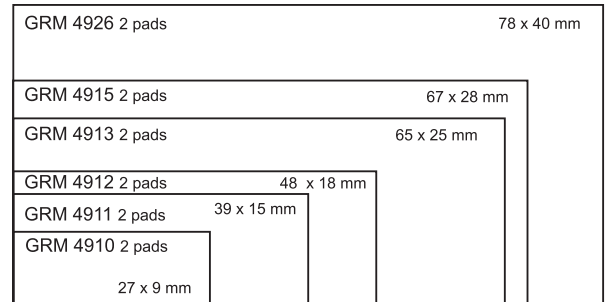

GRM
OVERLAY-1
PLASTIC LINE
MINI-DATER

GRM R12
2 pads
GRM R17
2 pads
GRM R24
2 pads
GRM
Tablet R30
GRM
Tablet R40
GRM HR40
GRM Hr45

GRM 160 Dater

25 x 5 mm

10 NOV 2017

Standart - Retangular - Oblong - Square
Round - Oval - Dater - Mini-Dater