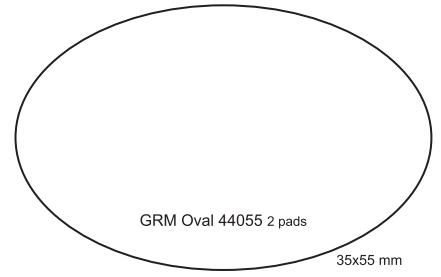

GRM
OVERLAY-1
PLASTIC LINE
MINI-DATER

GRM R12
2 pads
GRM R17
2 pads
GRM R24
2 pads
GRM
Tablet R30
GRM
Tablet R40
GRM HR40
GRM Hr45

GRM 160 Dater

25 x 5 mm

10 NOV 2017

Standart - Retangular - Oblong - Square
Round - Oval - Dater - Mini-Dater